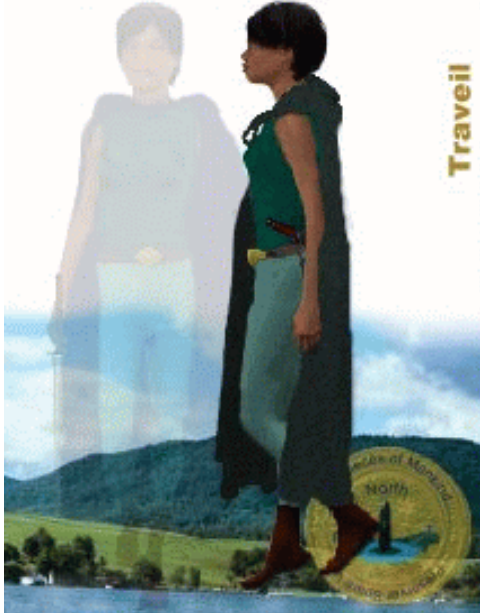

The Elusive

Traveil

Traveil

Her family origins held secret, known by only a select few. She is fiercely loyal and pragmatic. The job she is assigned she will do . . .

Stats

Height: 5'7"

Weight: 130

Body Frame: Medium Boned