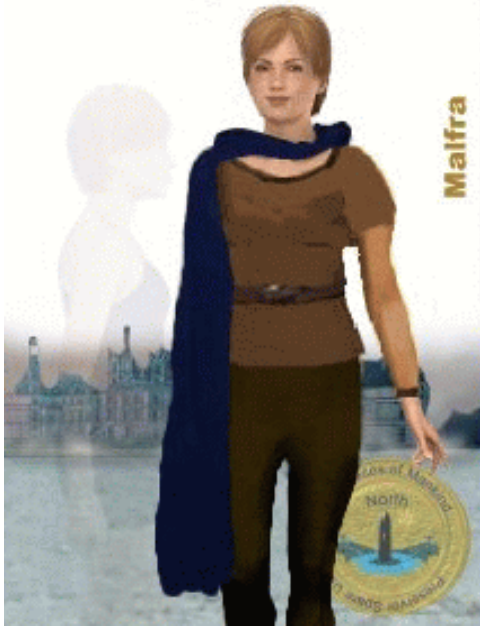

Thieve City

Malfra

Thieve City

Her life had not been easy, but easy did not teach one to survive. Widowed through suspect circumstances, Malfra and her son made a home in its shadows . . .

Stats

Height: 5'6"
Weight: 128
Body Frame: Large Boned
Sword Proficiency: Good
Staff Proficiency: Low
Dagger Proficiency: Good
Charisma: Medium to High
Diplomacy: Medium to High
Special Talents: Healing