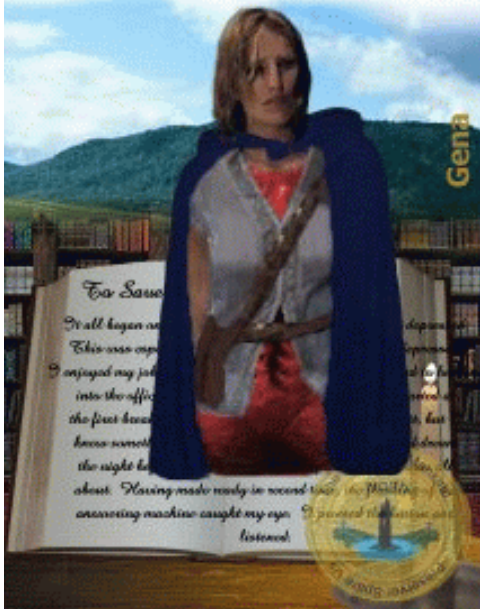

The Scholar

The Scholar

The adventure of books had been her draw til one day came the watch of call. Through knowledge learned as facts from past, were found the voice of prophecy . . .

Stats

Height: 5'6"

Weight: 130

Body Frame: Medium Boned

Sword Proficiency: Low

Staff Proficiency: Low

Dagger Proficiency: Low

Charisma: Medium

Diplomacy: Low to Medium

Special Talents: Language Translation