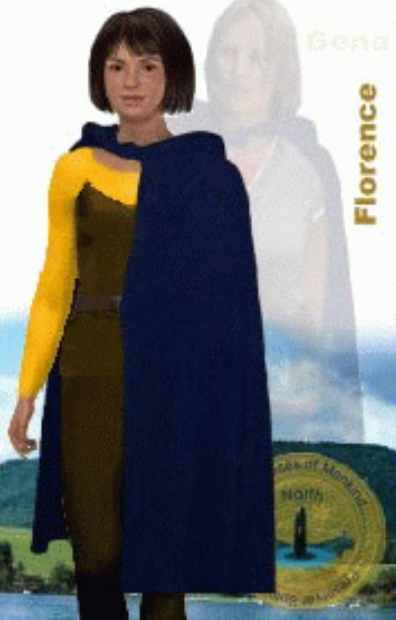

Friendship

Gena

Florence

Florence

Companion to Gena, she keeps Gena in the here and now. A faithful and loyal friend, Florence is there, always ready to help, unknowingly with an empathic power.

Stats

Height: 5'2"

Weight: 110

Body Frame: Small Boned

Sword Proficiency: Low

Staff Proficiency: Low

Dagger Proficiency: Low

Charisma: Medium to High

Diplomacy: Medium to High

Special Talents: Empathic